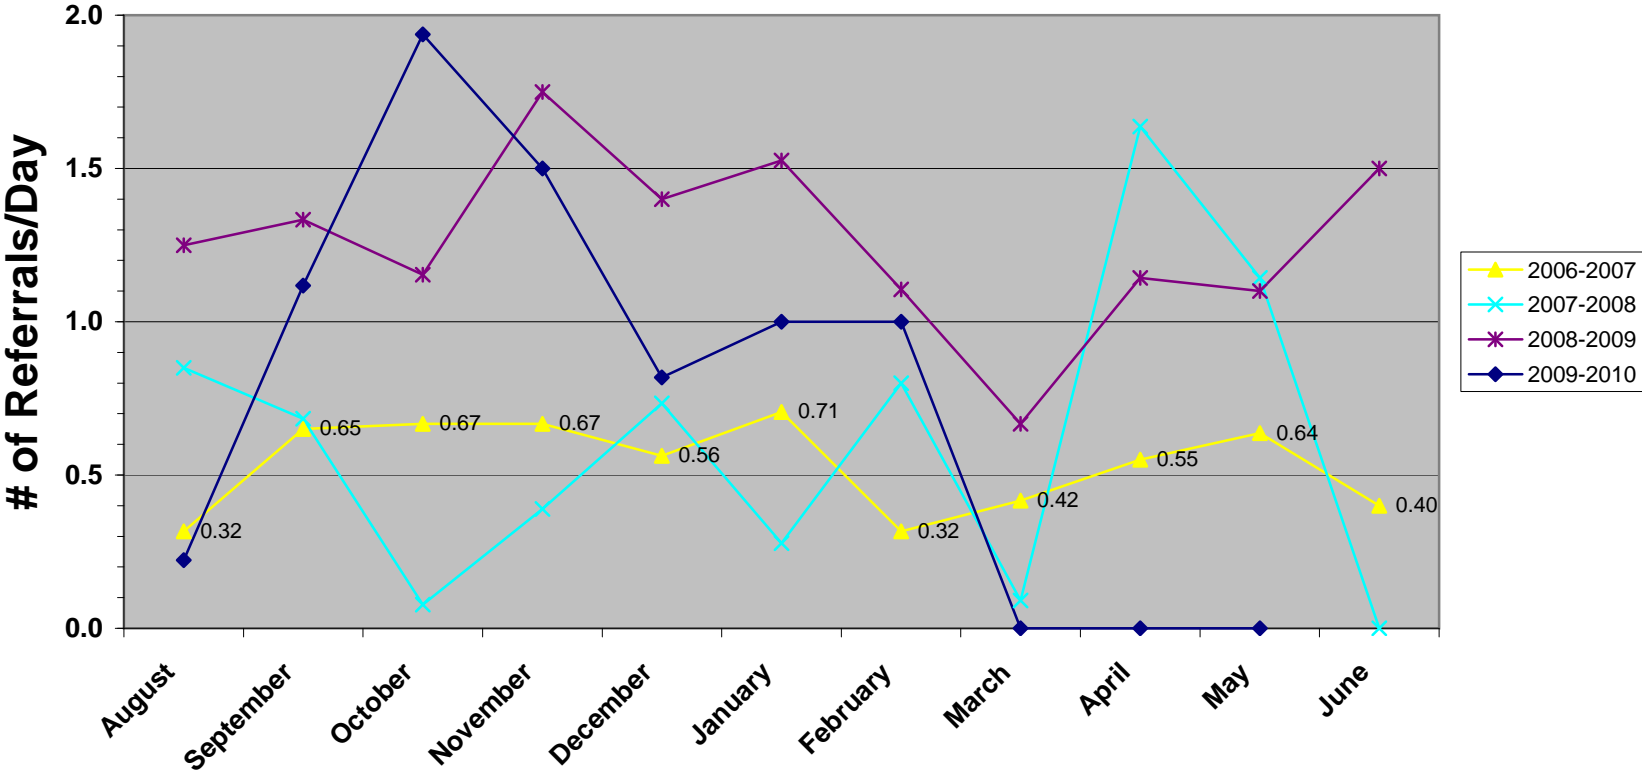

Average Daily OSS Referrals

Average Daily Non OSS Referrals